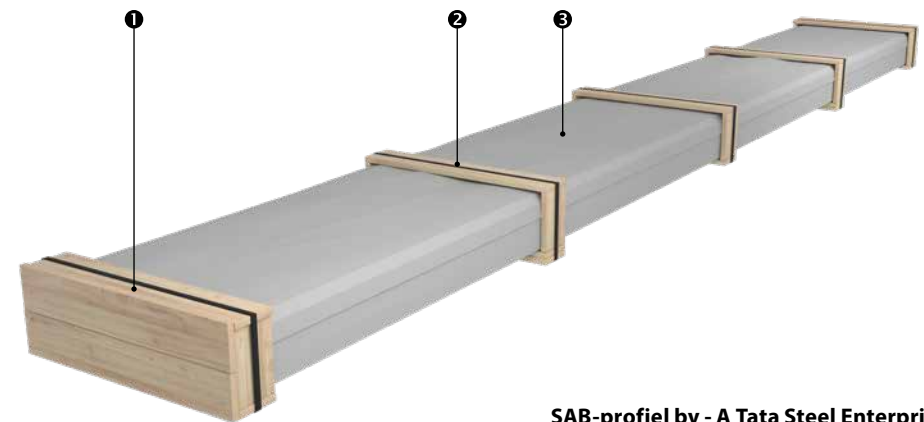

EXPORT / SEAWORTHY PACKAGING

All SAB profiles are packed with wooden wreaths as standard. If desired, we can supply a special export packaging or a “seaworthy” packaging for profile plates. Additional costs apply due to extra packaging time and materials.

Export packaging

All profile plates:

- Extra wood wreaths at 1,87 m
- Double planks/beams at 3,70 m
- Extra protect the ends of the package with wood.

Corrugated sheets and low profiles even more:

- Protect the edges of the package with steel corner lines.
- If the color is on the bottom of the package, there will be an additional protective plate under the package with a sticker (“Protective plate, Do not mount”).

Seaworthy packaging

- Packing as export packaging
- Wrapping with water-repellent paper

1) Wood protection at the ends of the package
2) Extra wood wreaths
3) Packing wrapped with water-repellent paper (just for seaworthy packaging)

SAB-profiel bv - A Tata Steel Enterprise

Produktieweg 2, NL-3401 MG IJsselstein
P.O. Box 97, NL-3400 AB IJsselstein
T +31 (0)30 68 79 700
E info@sabprofiel.nl
www.sabprofiel.nl